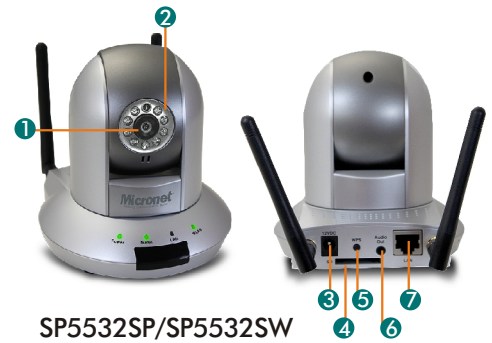

Pan/Tilt IP Camera

SPECIFICATION

Model	SP5532SP	SP55322SW
Indoor/Outdoor	Indoor	
Minimum Illumination	1.0 Lux	
Sensor	1.3 Megapixel CMOS	
Lens Type	3.58mm, F 2.0, Fixed Lens	
Built-in IR LED	YES	
Compression	H.264/MPEG-4 / M-JPEG	
Video Streaming	Dual Stream	
Maximum Image Resolution	SXGA (1280x1024)	
Frame Rate at Highest Resolution	30fps(640x480) 15fps(1280x1024)	
Audio Compression	A-law for (H.264 / MPEG-4) and GSM0610 for (M-JPEG)	
2-Way Audio	YES	
Wired LAN	10 / 100 Mbps RJ-45	
Wireless LAN	—	802.11 b/g/n
PoE Support	YES	—
Casing	plastic	
Dimensions (WxHxD)	113 x 125x 112mm	113 x 125x 119mm
Weight	305g	305g
Value-added Feature	4x Digital Zoom · SD Card Recording/Mechanical 355° Pan/ 120° Tilt · iPhone Support	

The product specifications are subject to change without prior notice

ORDERING INFORMATION

Model	Description
SP5532SP	Pan/Tilt Internet Camera, PoE, Wired
SP5532SW	Pan/Tilt Internet Camera, Wireless 802.11 b/g/n

SP5532SP/SP5532SW Pan/Tilt IP Camera

- 1 Microphone
- 2 IR LED
- 3 Power Jack
- 4 SD Card Slot
- 5 WPS
- 6 Audio-out Connector
- 7 RJ-45 port

COMPANION PRODUCTS

Consider the following Micronet products as a factor in your network planning.

- Ethernet Switch
- Industrial Ethernet
- IP Surveillance
- Wireless LAN
- VDSL · ADSL and Broadband
- IP Telephony
- KVM Switch
- Network Appliance
- Structured Cabling System

Copyright © 2012 Micronet Communications Inc. All technical information in this document is subject to change without prior notice. Micronet, EtherFast and MicroView are registered trademarks of Micronet Communications Inc. All other trademarks and registered trademarks are properties of their respective holders.

Distributor:

Micronet Communications Inc.

E-mail: sales@micronet.com.tw; support@micronet.com.tw Web: www.micronet.com.tw