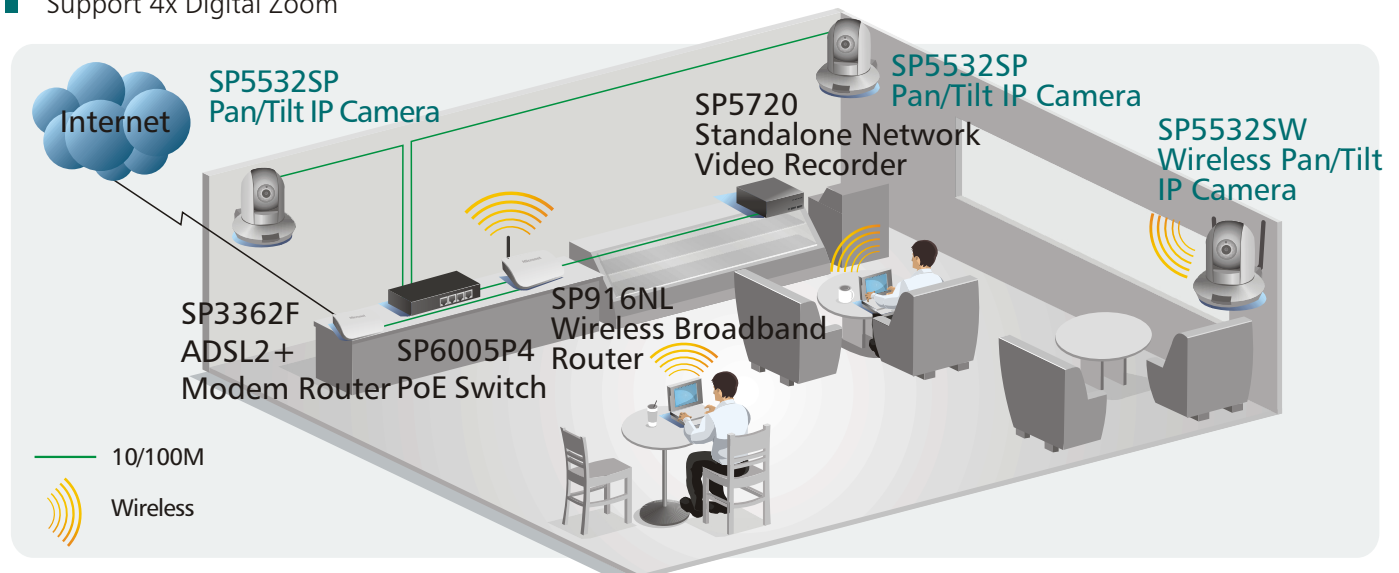

## Pan/Tilt IP Camera

Micronets SP5532SP/SP5532SW is a superior Megapixel resolution with H.264 compression Pan/Tilt network camera with built-in IR LED Day/Night function and microphone. With Megapixel and H.264 compression, it provides low bandwidth streaming and reduced storage without compromising in image quality. The Pan/Tilt function offers 355° pan and 120° tilt control, allows the camera to secure a much larger and wider area. Day/Night function allows the camera to operate effectively in low light environment or even in total darkness for 24-hour surveillance.

Micronet SP5532SP/SP5532SW comes in both standards wireless IEEE 802.11 b/g/n and Power over Ethernet (PoE) for easy and flexible installation makes it ideal for all indoor and home surveillance.

You can quickly and easily access this camera to view the current status of your children, the elderly, or even your pets with live, clear videos while you're away from home. Micronets home surveillance series comes with iPhone compatibility. It enables users not only to receive the optimized, synchronized video and audio by the standard web browser or with Micronets NVR system SP5720 but also 3G cellular phones or any compatible media device anytime, anywhere.

### Key Features

- Superior Megapixel image quality guarantee
- H.264/MPEG-4/M-JPEG Dual Streams Simultaneously
- Built-in 802.11b/g/n WLAN (SP5532SW only)
- PoE Support (SP5532SP only)
- Support iPhone NetView
- 355° Pan Rotation / 120° Tilt Range
- Support 4x Digital Zoom
- Support SD Card Recording
- Support 2-Way Audio
- Triple-window Motion Detection
- Alarm Snapshots
- Built in IR LED Light
- Support Viewing from iPhone or Android built-in browser